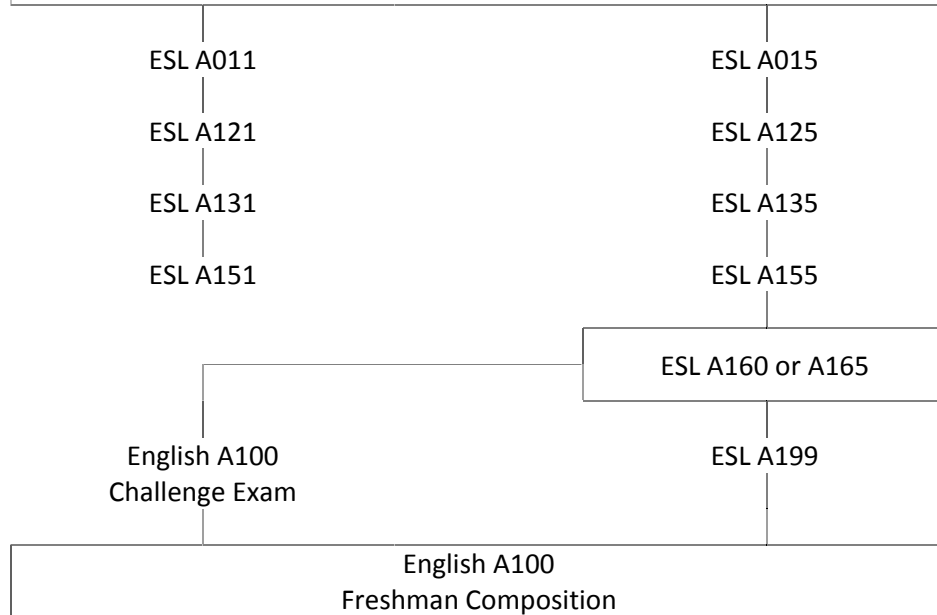

# ESL Program

**Notes:**

1. Students may choose a lower class than the one suggested on the Assessment Test.
2. Completion of ESL A160 or ESL A165 is a prerequisite for the English Challenge Exam. Students interested in perfecting their English Skills may choose to take both ESL A160 and ESL A165.