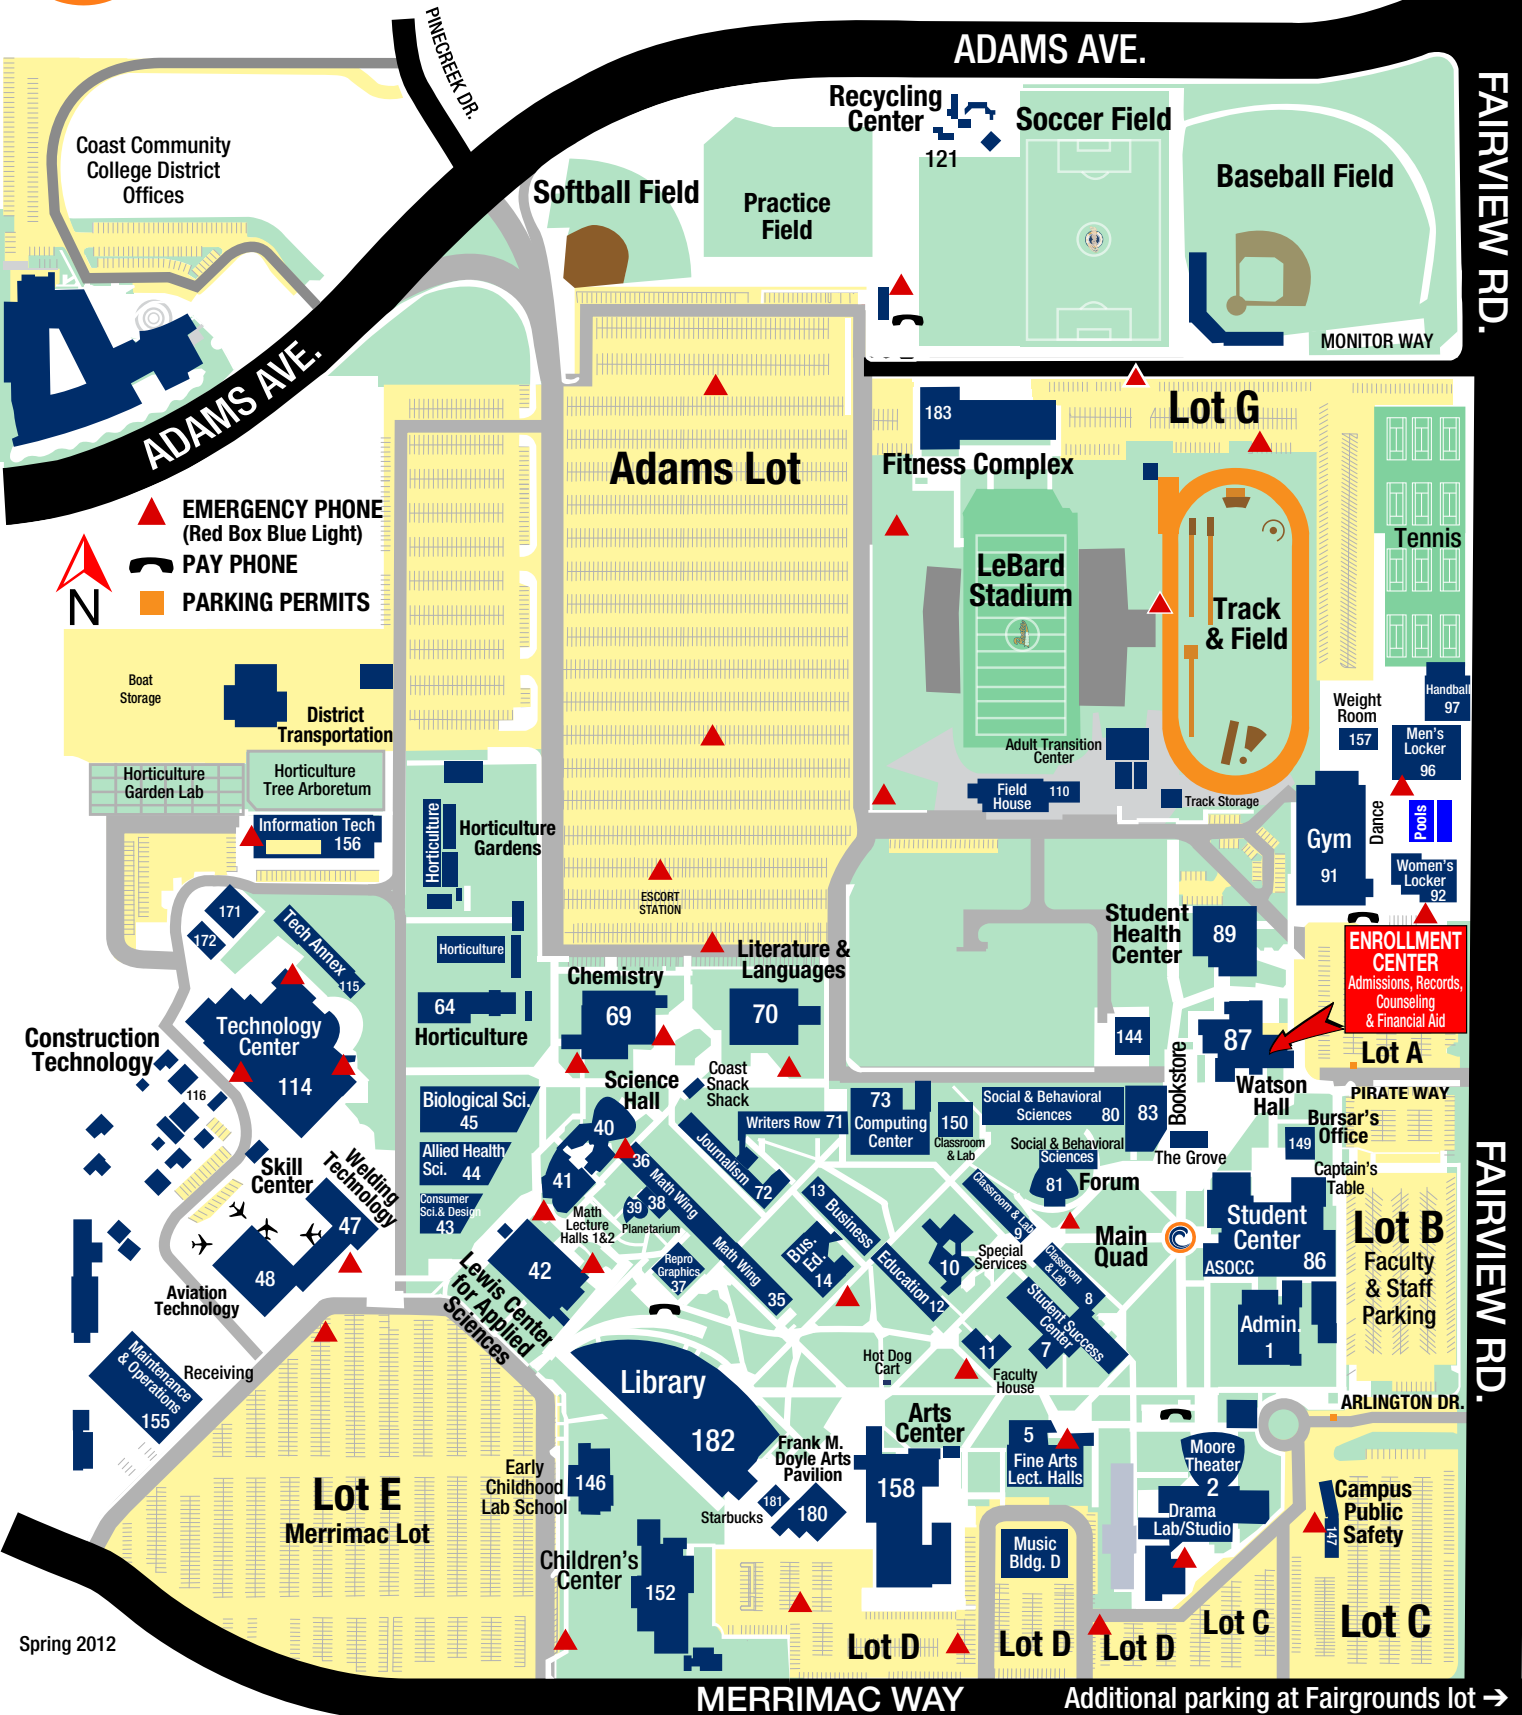

ORANGE COAST COLLEGE CAMPUS MAP

2701 Fairview Rd. Costa Mesa CA 92626 • 714-432-0202

Scan code with your Smartphone to download map

FAIRVIEW RD.

FAIRVIEW RD.

Spring 2012

MERRIMAC WAY

Additional parking at Fairgrounds lot →